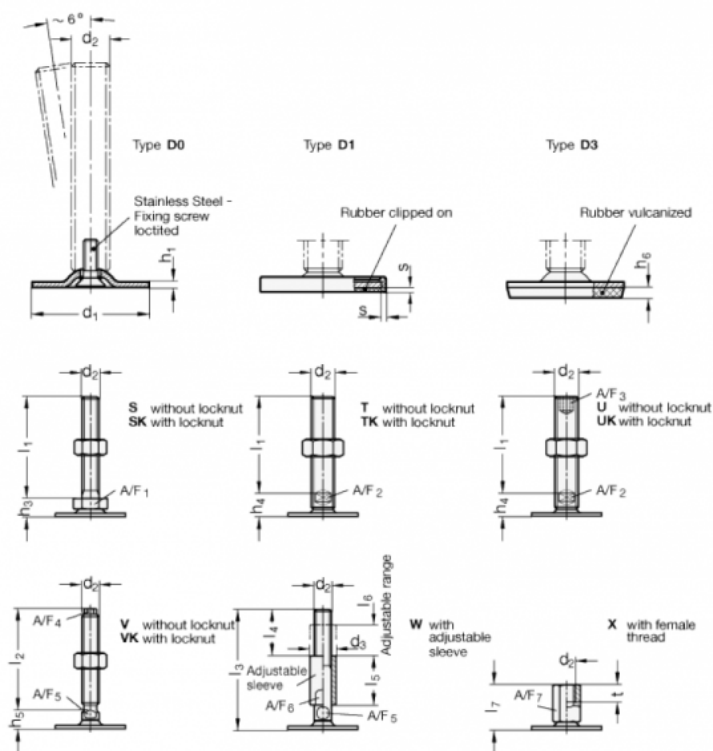

Article number: 204180M1080D3SK  
 Description: E+G levelling foot  
 GN 41-80-M10-80-D3-SK  
 Note: SK With nut, External hexagon at the bottom

## Measures

A/F1 = 17  
 d1 = 80  
 d2 = M10  
 h1 = 3  
 h3 = 11  
 h6 = 5  
 l1 = 80  
 s =